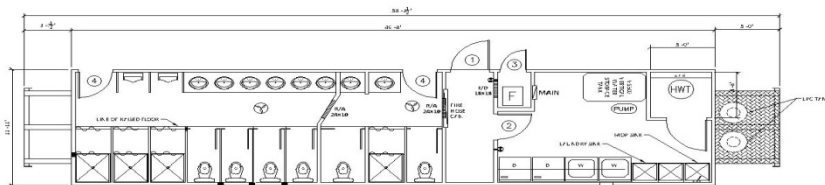

12'x50' Skidded Washcar

- Male Washroom: 6 sinks, 3 showers, 4 toilets, 2 urinals
- Female Washroom: 2 sink, 1 shower, 2 toilets
- 600 Gallons of Water Storage
- 50 Gallon HWT
- 2 – 400lb LPG tanks on skid
- Heat/Cool: LPG Heat
- 2 Washers and 2 dryers in laundry room